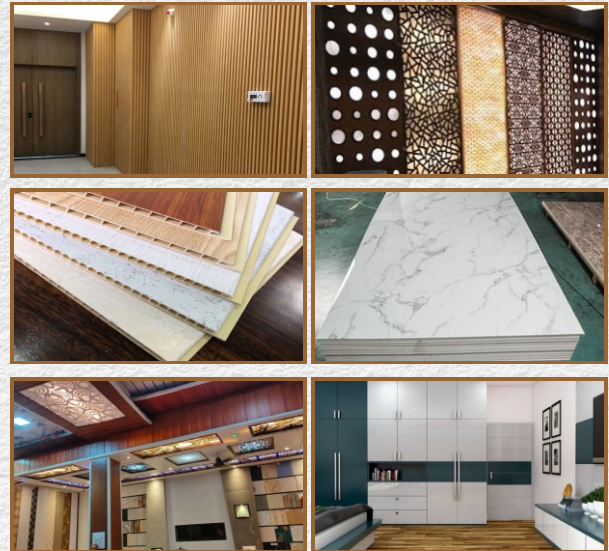

A	B
73mm (3inch)	50mm (2inch)
90mm (3.5inch)	50mm (2inch)
100mm(4inch)	65mm(2.5inch)

■ PVC SHEETS

PVC Sheets is used as a replacement for traditional Plywood. They can be used to make Furniture, Cupboards, Wall Cladding etc.

AVAILABLE SIZES

Width : 4 feet

Height : 8 feet

Thickness : 6mm, 8mm, 12mm, 18mm, 25mm
(Customized sizes can be done for bulk orders)

COMPARISON

Characteristic	Plywood, MDF, Woods	WPC
Water Proof		✓
Termite Proof		✓
Borer Proof		✓
Fire Retardant		✓
Environment Friendly		✓
No Shrinkage Bending		✓
Maintenance	High	Low
Installation	Difficult	Eazy
Wastage	High	Low
Fabrication Expenses	High	Low
Recyclable		✓
Gluing & Lamination		✓
Split Resistance	Cracked by Weathering Effect	✓
Flexible		✓