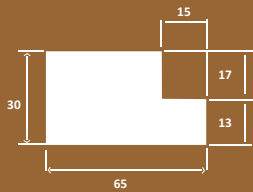

■ WPC DOORS

WPC Doors can be designed using Veener or Laminate Sheets or CNC Carving. It can also Painted or Polished.

■ AVAILABLE SIZES

Thickness ; 25mm, 28mm, 30mm

Width : 24inches, 27inches,
30 inches, 36inches

Height : 72 inches, 75inches, 78inches
81inches, 84inches

(Customized sizes can be done bulk orders.)

WPC FRAMES (DOOR & WINDOW)

A	B
75mm (3inch)	50mm (2inch)
100mm (4inch)	50mm (2inch)
100mm(4inch)	65mm(2.5inch)
125mm(5inch)	65mm(2.5inch)

A	B
73mm (3inch)	50mm (2inch)
90mm (3.5inch)	50mm (2inch)
100mm(4inch)	65mm(2.5inch)

■ PVC SHEETS

PVC Sheets is used as a replacement for traditional Plywood. They can be used to make Furniture, Cupboards, Wall Cladding etc.

AVAILABLE SIZES

Width : 4 feet

Height : 8 feet

Thickness : 6mm, 8mm, 12mm, 18mm, 25mm
(Customized sizes can be done for bulk orders)

COMPARISON

Characteristic	Plywood, MDF, Woods	WPC
Water Proof		✓
Termite Proof		✓
Borer Proof		✓
Fire Retardant		✓
Environment Friendly		✓
No Shrinkage Bending		✓
Maintenance	High	Low
Installation	Difficult	Eazy
Wastage	High	Low
Fabrication Expenses	High	Low
Recyclable		✓
Gluing & Lamination		✓
Split Resistance	Cracked by Weathering Effect	✓
Flexible		✓