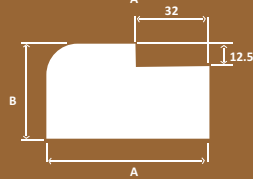

■ WPC DOORS

WPC Doors can be designed using Veener or Laminate Sheets or CNC Carving. It can also Painted or Polished.

■ AVAILABLE SIZES

Thickness ; 25mm, 28mm, 30mm

Width : 24inches, 27inches,
30 inches, 36inches

Height : 72 inches, 75inches, 78inches
81inches, 84inches

(Customized sizes can be done bulk orders.)

WPC FRAMES (DOOR & WINDOW)

A	B
75mm (3inch)	50mm (2inch)
100mm (4inch)	50mm (2inch)
100mm(4inch)	65mm(2.5inch)
125mm(5inch)	65mm(2.5inch)

AVAILABLE SIZES

Width : 4 feet

Height : 8 feet

Thickness : 6mm, 8mm, 12mm, 18mm, 25mm
(Customized sizes can be done for bulk orders)

COMPARISON

Characteristic	Plywood, MDF, Woods	WPC
Water Proof		✓
Termite Proof		✓
Borer Proof		✓
Fire Retardant		✓
Environment Friendly		✓
No Shrinkage Bending		✓
Maintenance	High	Low
Installation	Difficult	Eazy
Wastage	High	Low
Fabrication Expenses	High	Low
Recyclable		✓
Gluing & Lamination		✓
Split Resistance	Cracked by Weathering Effect	✓
Flexible		✓