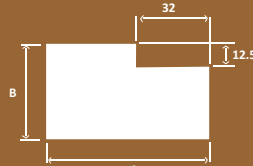

■ WPC DOORS

WPC Doors can be designed using Veener or Laminate Sheets or CNC Carving. It can also Painted or Polished.

■ AVAILABLE SIZES

Thickness ; 25mm, 28mm, 30mm

Width : 24inches, 27inches,
30 inches, 36inches

Height : 72 inches, 75inches, 78inches
81inches, 84inches

(Customized sizes can be done bulk orders.)

WPC FRAMES (DOOR & WINDOW)

A	B
75mm (3inch)	50mm (2inch)
100mm (4inch)	50mm (2inch)
100mm(4inch)	65mm(2.5inch)
125mm(5inch)	65mm(2.5inch)

AVAILABLE SIZES

Width : 4 feet

Height : 8 feet

Thickness : 6mm, 8mm, 12mm, 18mm, 25mm
(Customized sizes can be done for bulk orders)

COMPARISON

Characteristic	Plywood, MDF, Woods	WPC
Water Proof		✓
Termite Proof		✓
Borer Proof		✓
Fire Retardant		✓
Environment Friendly		✓
No Shrinkage Bending		✓
Maintenance	High	Low
Installation	Difficult	Eazy
Wastage	High	Low
Fabrication Expenses	High	Low
Recyclable		✓
Gluing & Lamination		✓
Split Resistance	Cracked by Weathering Effect	✓
Flexible		✓